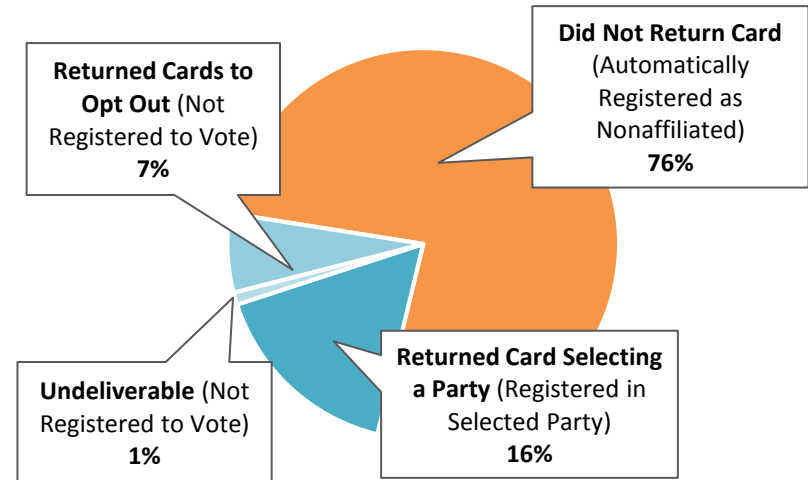

Oregon Motor Voter Cumulative Program Statistics Through March 31, 2016

Elections Division
Oregon Secretary of State
www.OregonMotorVoter.gov

Total OMV Mailers Sent

DMV Qualified Transactions Retrieved by SoS	159,903
Total DMV records matching a voter	109,571
<i>Percentage matching a voter</i>	68.52%
Total Number of OMV Mailers Sent	50,335
Daily Average of Mailers Sent	825

Total Matured* OMV Mailers

Total Business Days of Matured Mailers	47
Total Matured Mailers Sent	37,204
<i>Undeliverable</i>	377
<i>Returned Cards to Opt Out</i>	2,417
Total New Voters Forwarded to County	34,410
<i>New Voters Registered as Nonaffiliated</i>	28,374
<i>Returned Cards to Select a Party</i>	6,036

* Under Oregon Motor Voter (OMV), the Secretary of State sends a mailer to potential new voters identified from data retrieved from the Oregon DMV. The mailer allows the potential new voters 21 days to decide to opt out, select a political party, or become registered automatically as a nonaffiliated voter. "Matured OMV Mailers" are those where the 21 day period to return the card has expired giving the individual the full 21 days to make their decision. Cards returned after the 21 day period are also honored and the individual's wishes are followed when the Secretary of State receives the card.