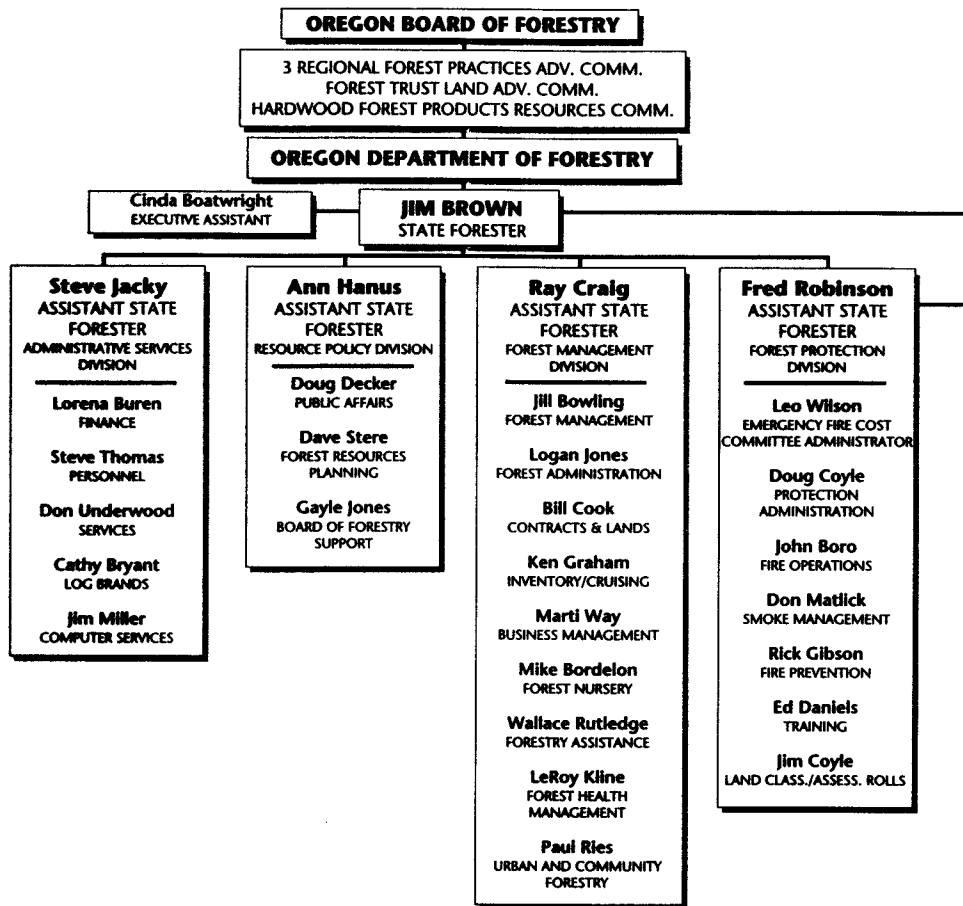

ORGANIZATIONAL STRUCTURE