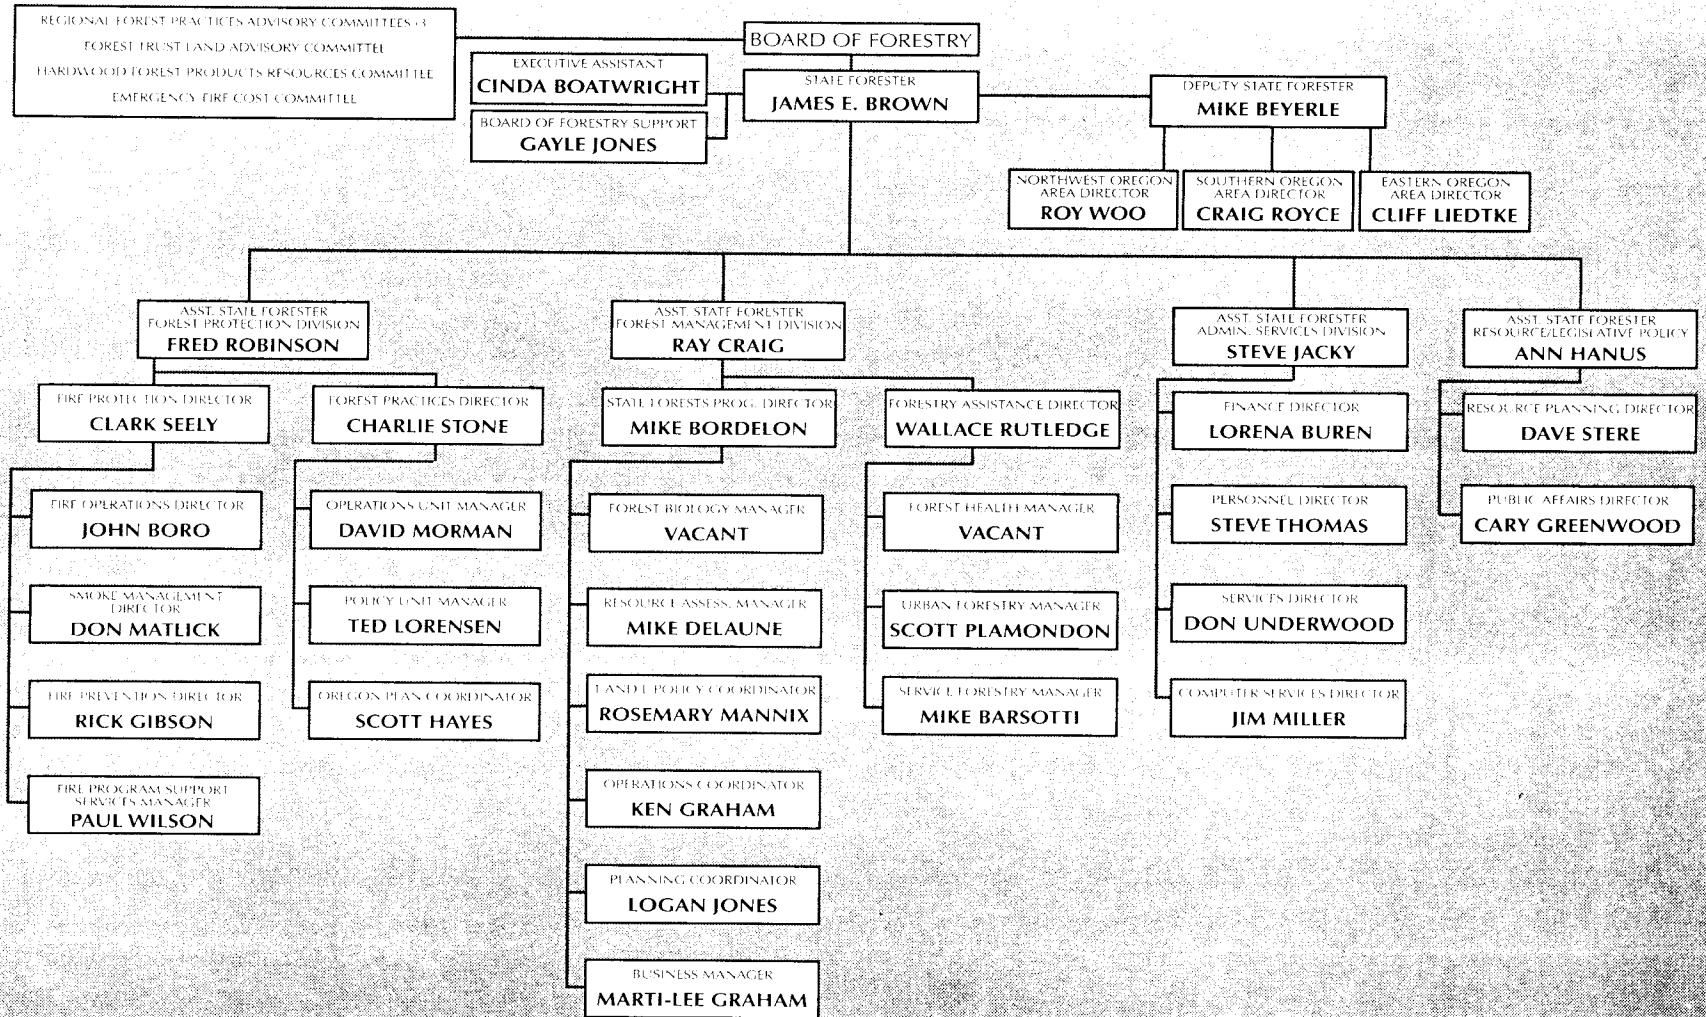

1999 Organization Chart

2000 Organization Chart

2001 Organization Chart

ORGANIZATIONAL STRUCTURE

OREGON DEPARTMENT OF FORESTRY

OREGON DEPARTMENT OF FORESTRY

2600 State Street
 Salem, OR 97310
 503-945-7200
 FAX 503-945-7212
 www.odf.state.or.us