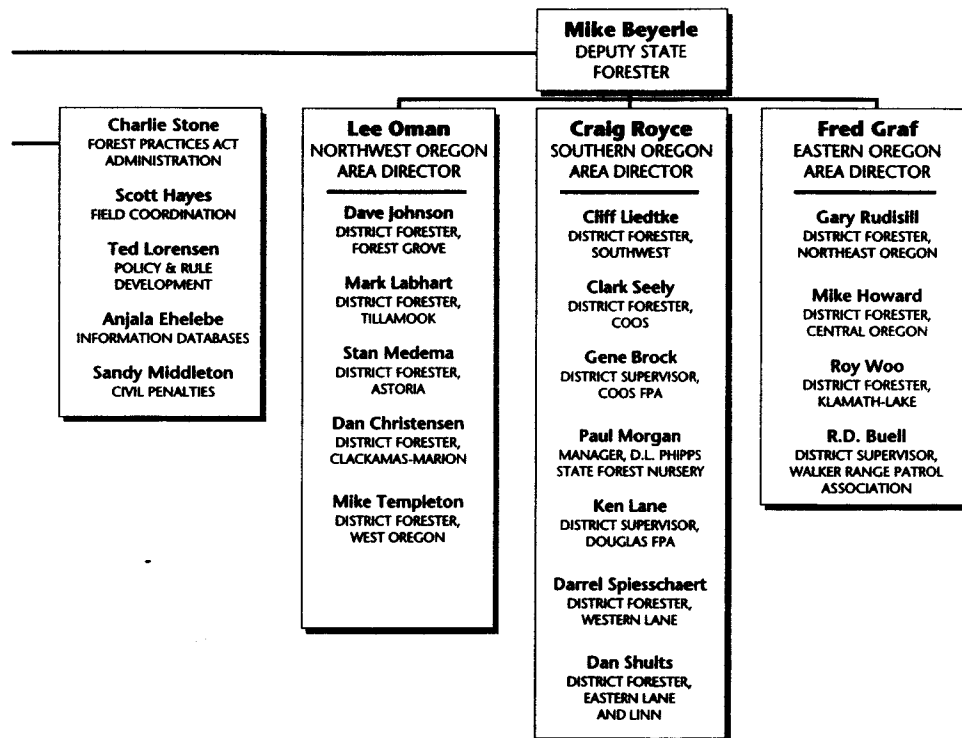

ORGANIZATIONAL STRUCTURE