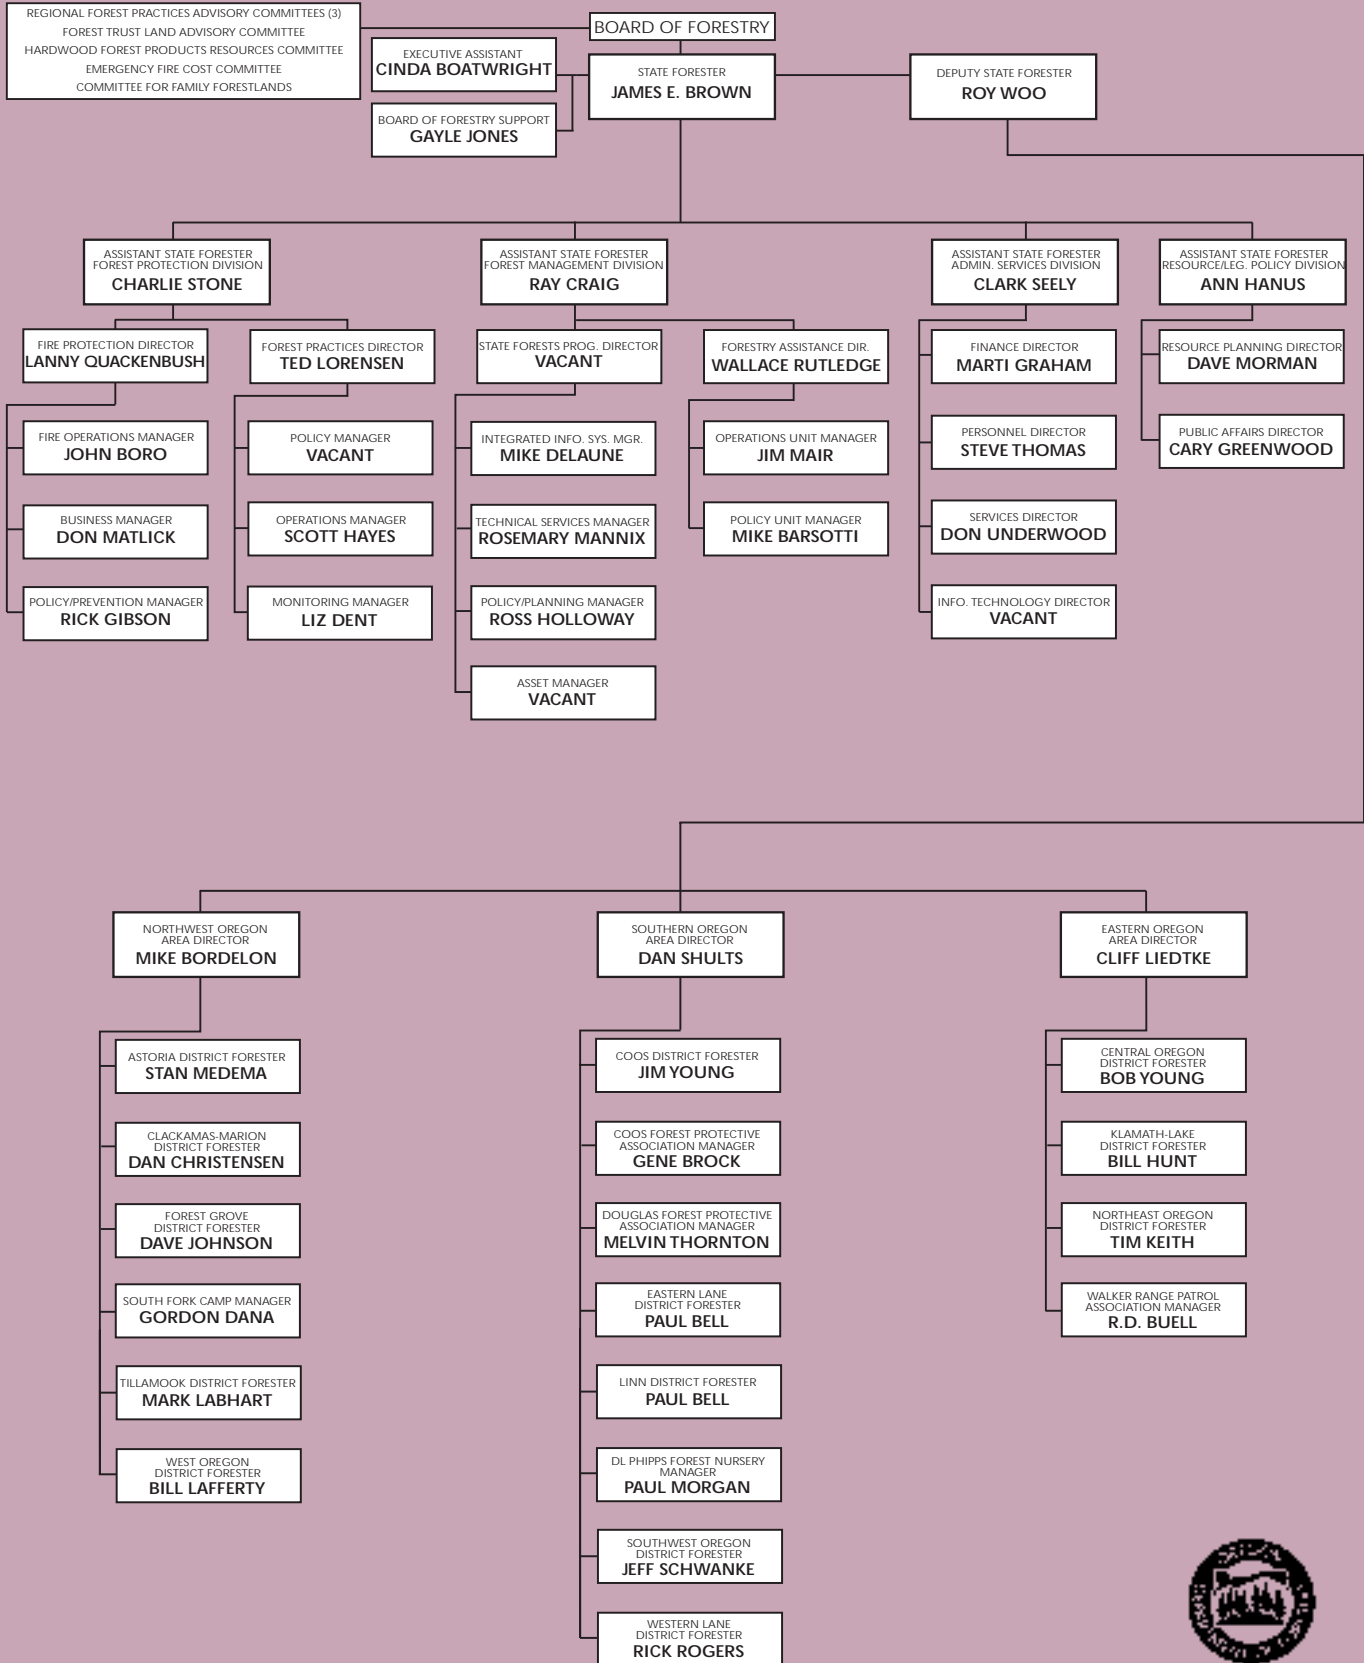

1999 Organization Chart

2000 Organization Chart

2001 Organization Chart

ORGANIZATIONAL STRUCTURE

OREGON DEPARTMENT OF FORESTRY

OREGON DEPARTMENT OF FORESTRY

2600 State Street
 Salem, OR 97310
 503-945-7200
 FAX 503-945-7212
 www.odf.state.or.us

Rev. 6/99

OREGON DEPARTMENT OF FORESTRY

OREGON DEPARTMENT of FORESTRY ORGANIZATION CHART

Rev. 4/01