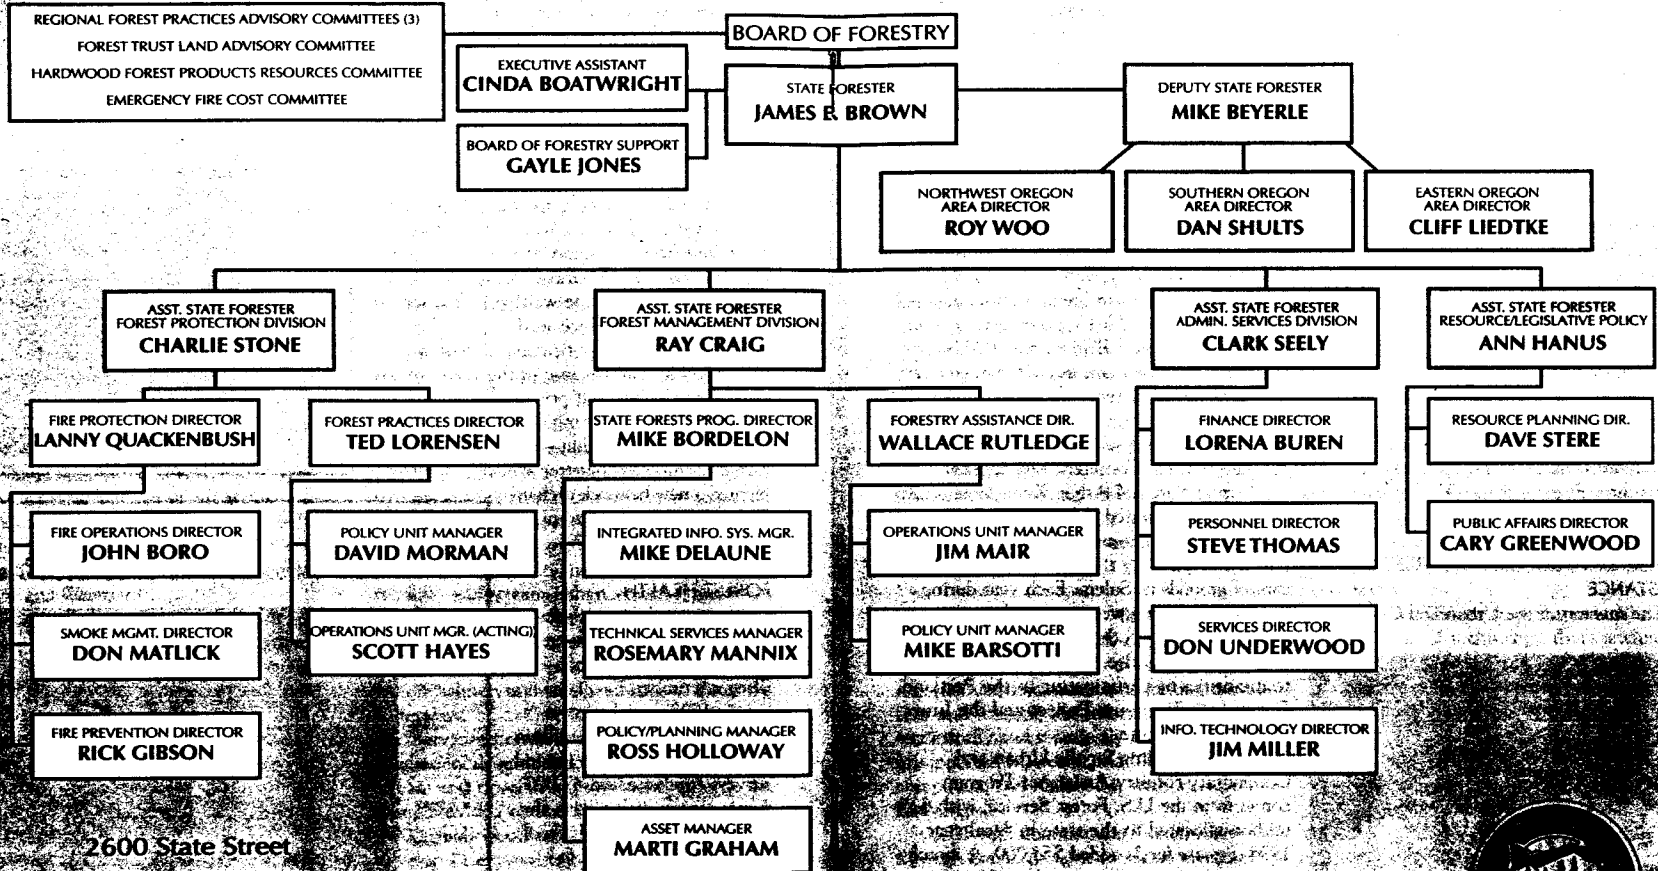

1999 Organization Chart

2000 Organization Chart

2001 Organization Chart

ORGANIZATIONAL STRUCTURE

OREGON DEPARTMENT OF FORESTRY

OREGON DEPARTMENT OF FORESTRY

2600 State Street
 Salem, OR 97310
 503-945-7200
 FAX 503-945-7212
 www.odf.state.or.us