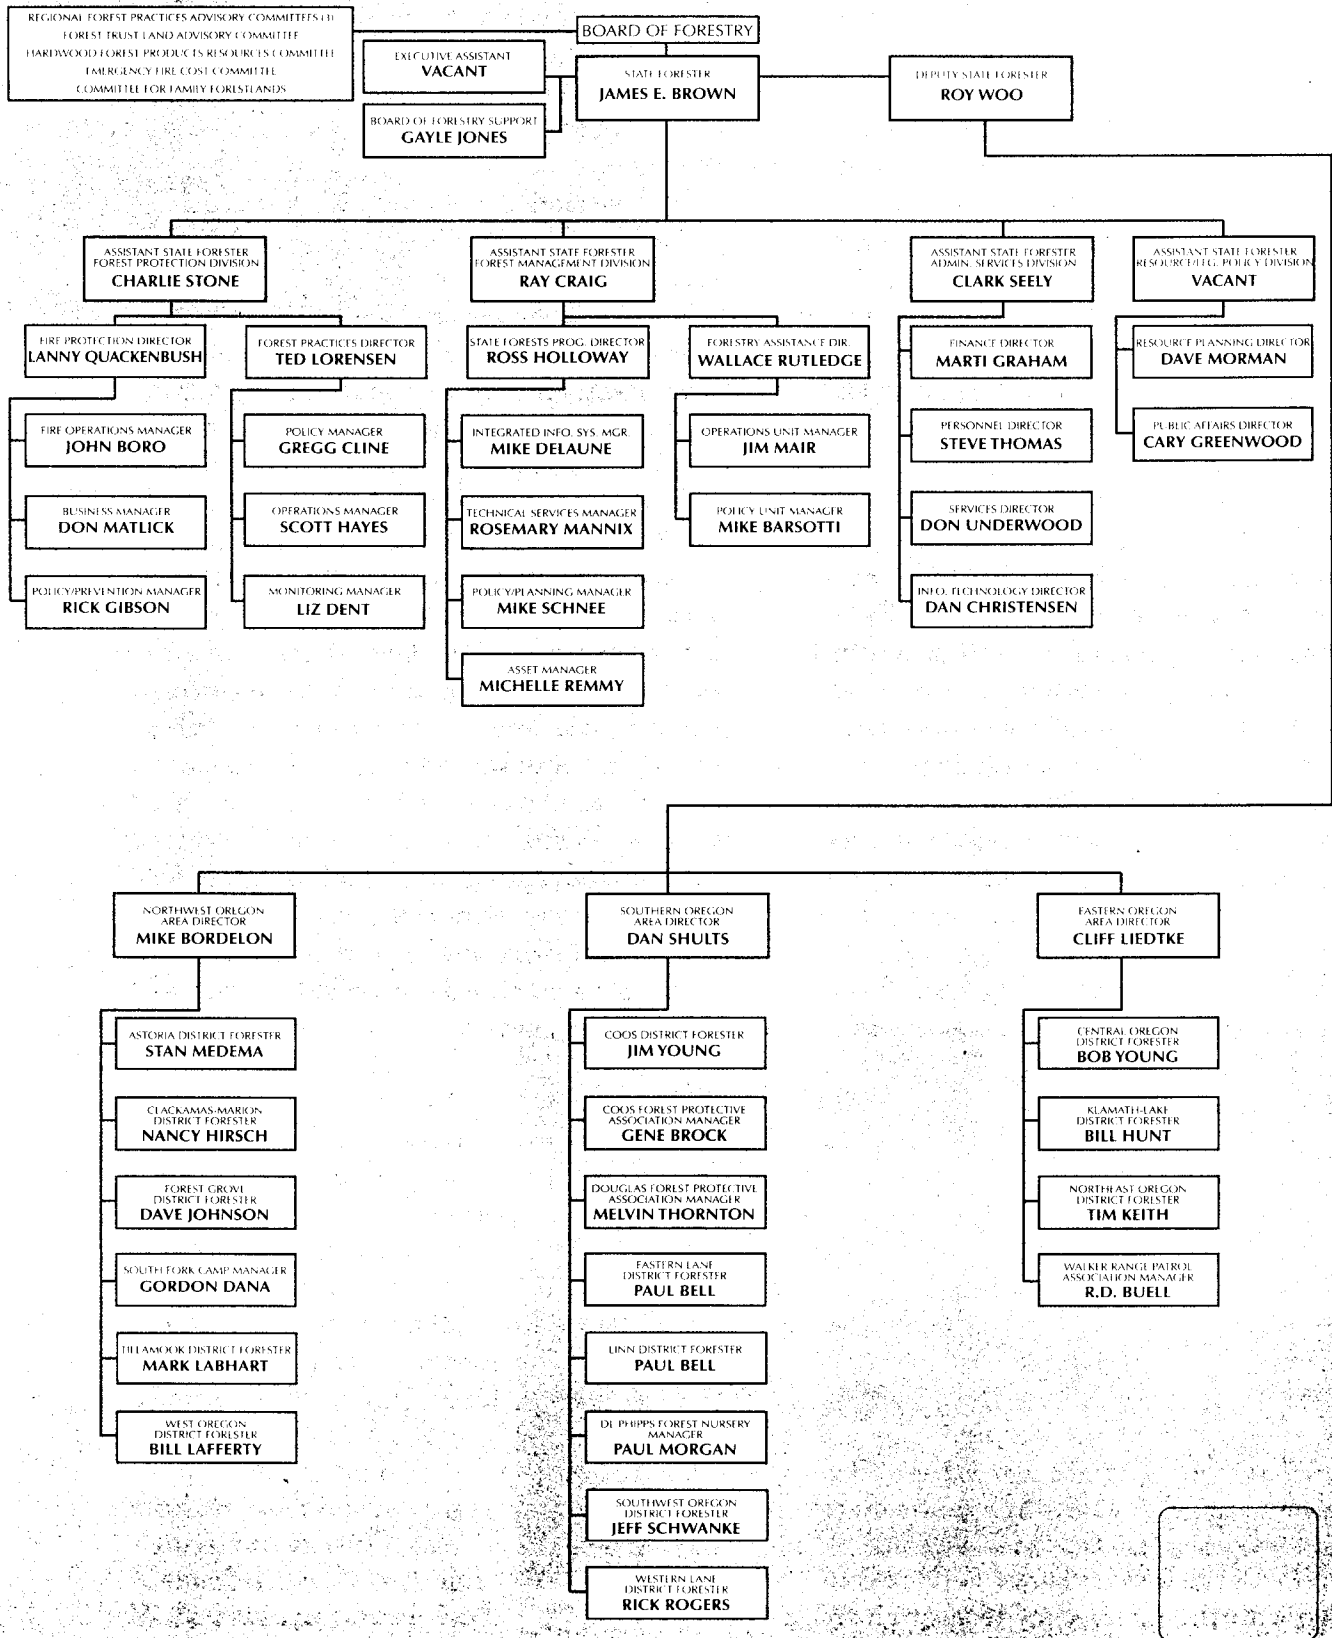

OREGON DEPARTMENT of FORESTRY ORGANIZATION CHART

Rev. 4/01