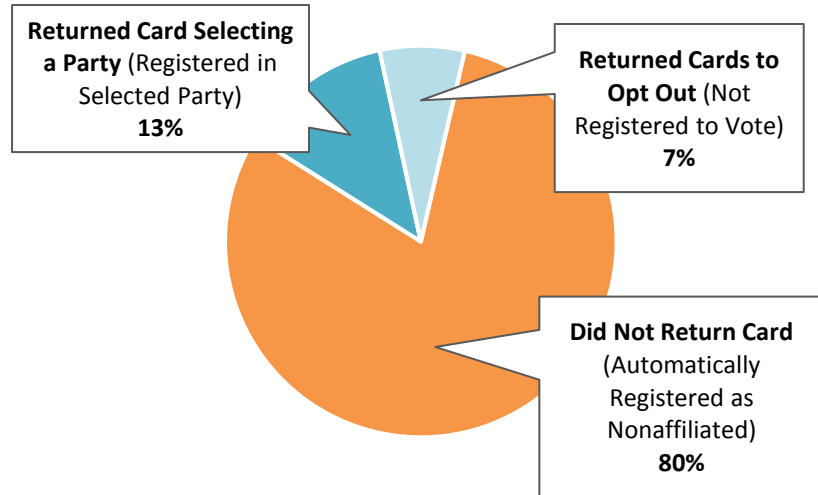

Oregon Motor Voter Cumulative Program Statistics Through February 29, 2016

Elections Division
Oregon Secretary of State
www.OregonMotorVoter.gov

Total OMV Mailers Sent

DMV Qualified Transactions Retrieved by SoS	96,916
Total DMV records matching a voter	67,757
<i>Percentage matching a voter</i>	69.91%
Total Number of OMV Mailers Sent	29,137
Daily Average of Mailers Sent	787

Total Matured* OMV Mailers

Total Business Days of Matured Mailers	24
Total Matured Mailers Sent	16,677
<i>Undeliverable</i>	9
<i>Returned Cards to Opt Out</i>	1,166
Total New Voters Forwarded to County	15,502
<i>New Voters Registered as Nonaffiliated</i>	13,389
<i>Returned Cards to Select a Party</i>	2,113

* Under Oregon Motor Voter (OMV), the Secretary of State sends a mailer to potential new voters identified from data retrieved from the Oregon DMV. The mailer allows the potential new voters 21 days to decide to opt out, select a political party, or become registered automatically as a nonaffiliated voter. "Matured OMV Mailers" are those where the 21 day period to return the card has expired giving the individual the full 21 days to make their decision. Cards returned after the 21 day period are also honored and the individual's wishes are followed when the Secretary of State receives the card.